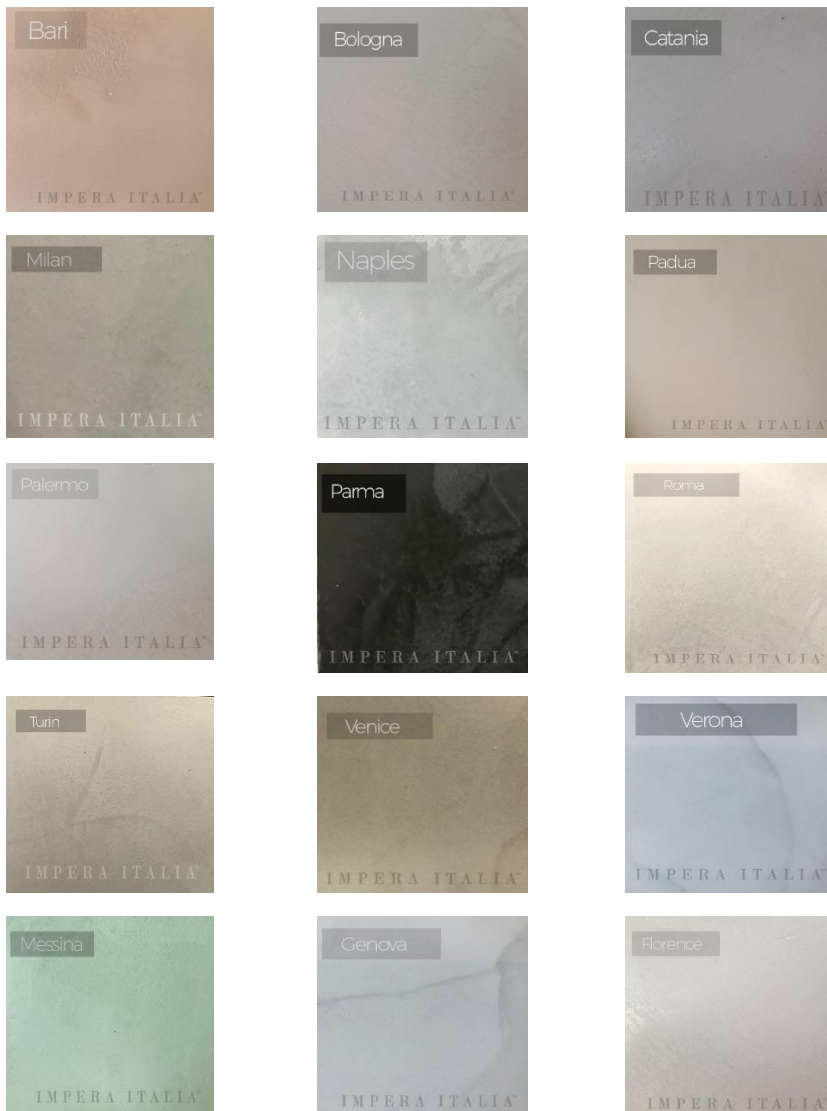

Marmorino Supreme colour chart

IMPERA ITALIA™
luxury | design | worldwide

Impera Italia
33 the Market Place, Falloden Way, NW11 6JY, London
E: sales@imperaitalia.com
Phone: 0333 012 4396